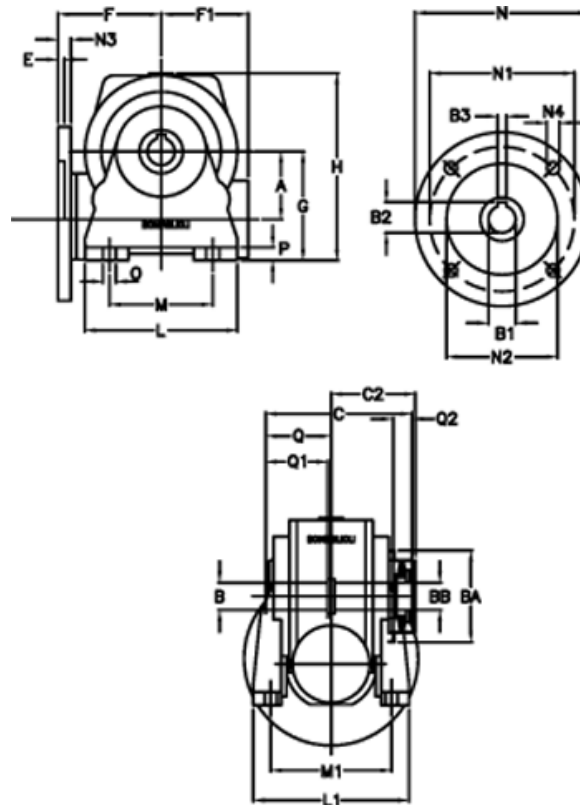

# Data Sheet

Article number: 390204901413336

Description: Worm Gear with Torque Limiter  
VF 49-L2-N-14 P80B14

## Measures

a = 49.50	C2 = 63,5	L1 = 124	O = 8.5
B = 25	Description = VF 49N-xx-80B14	m = 63	P = 12
B1 E7 = 19	E = 3.0	M1 = 98.5	Q = 51.0
B2 = 21.8	F = 70	N = 120	Q1 = 41
B3 H9 = 6	F1 = 63	N1 = 100	Q2 = 15
BA = 63	g = 82	N2 = 80	
BB H7 = 14	H = 138.0	N3 = 10.0	
C = 105	L = 110	N4 = 7	